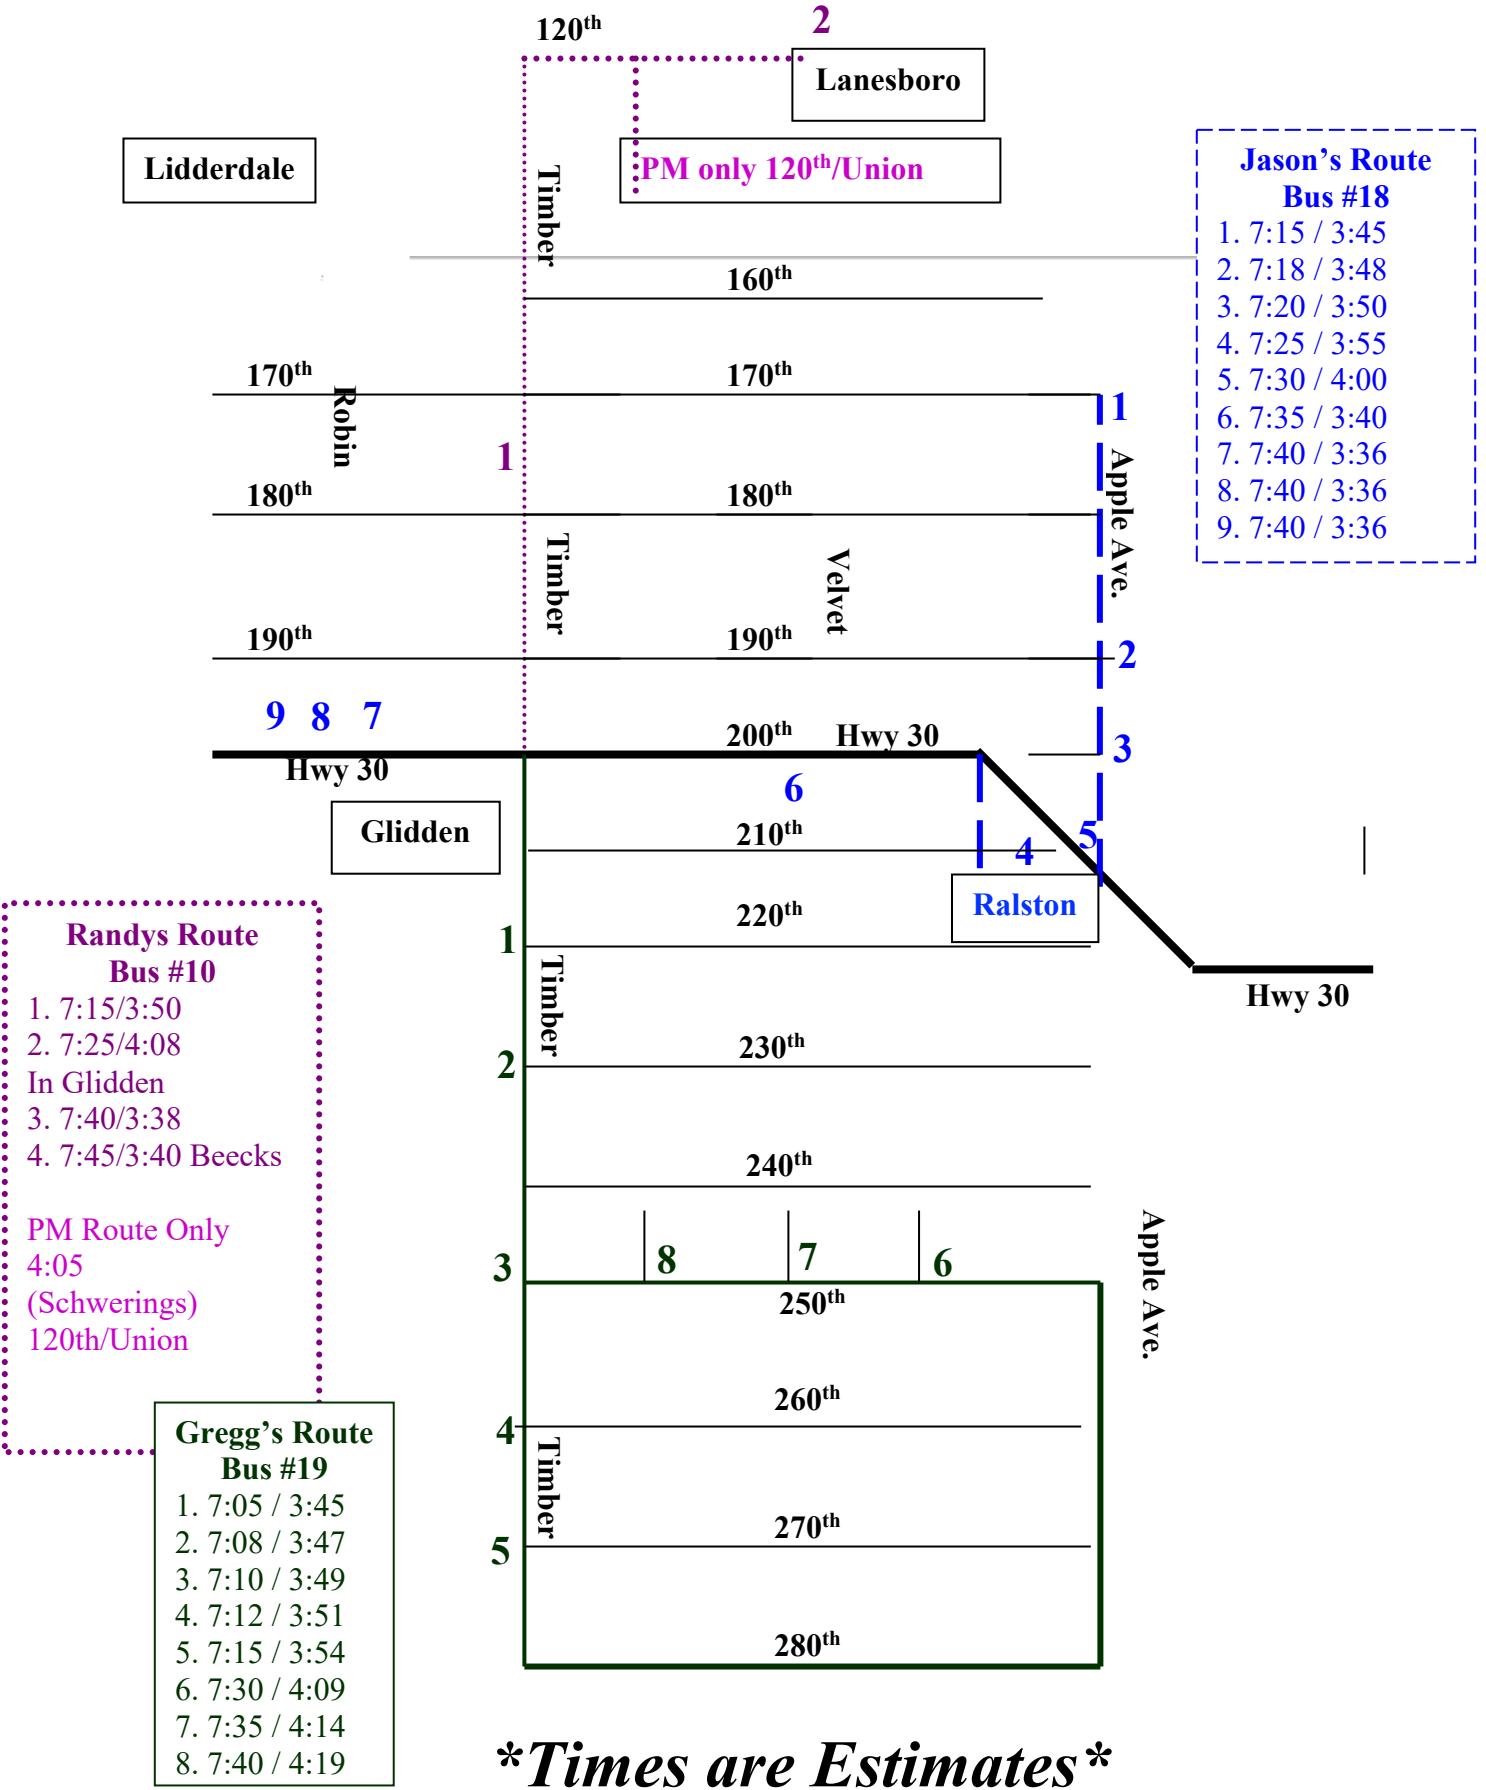

Alternate Routes/Hard Surfaces only 2024-2025

Lidderdale

Lanesboro

PM only 120th/Union

- Jason's Route
Bus #18**
1. 7:15 / 3:45
 2. 7:18 / 3:48
 3. 7:20 / 3:50
 4. 7:25 / 3:55
 5. 7:30 / 4:00
 6. 7:35 / 3:40
 7. 7:40 / 3:36
 8. 7:40 / 3:36
 9. 7:40 / 3:36

- Randy's Route
Bus #10**
1. 7:15/3:50
 2. 7:25/4:08
- In Glidden
3. 7:40/3:38
 4. 7:45/3:40 Beecks
- PM Route Only
4:05
(Schwerings)
120th/Union

- Gregg's Route
Bus #19**
1. 7:05 / 3:45
 2. 7:08 / 3:47
 3. 7:10 / 3:49
 4. 7:12 / 3:51
 5. 7:15 / 3:54
 6. 7:30 / 4:09
 7. 7:35 / 4:14
 8. 7:40 / 4:19

Times are Estimates